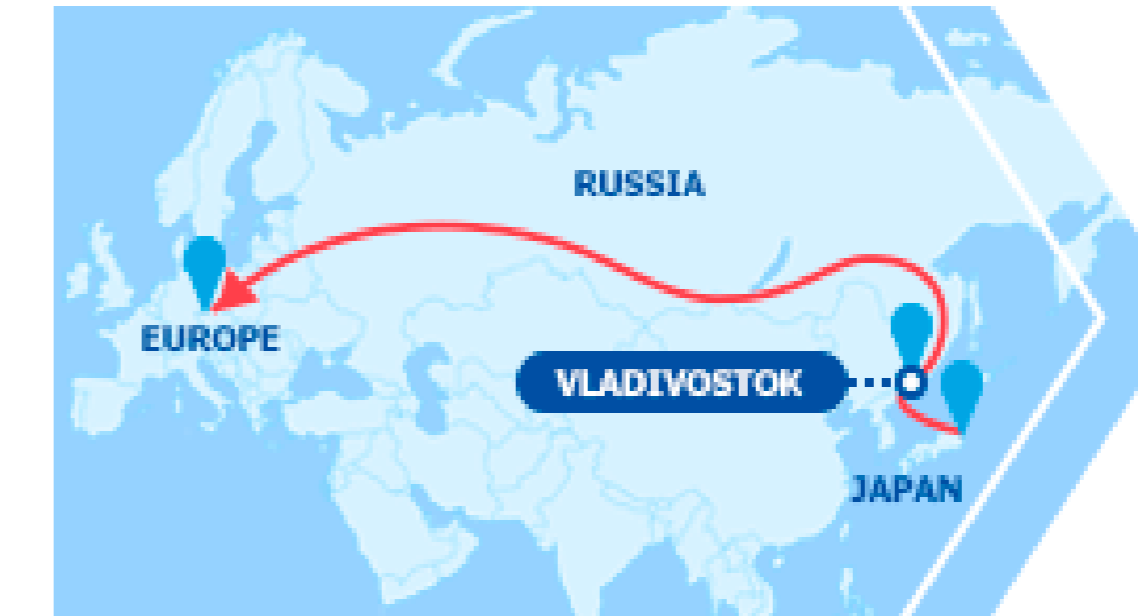

**Hayamichi [早道]**  
FESCO FAST FORWARD

FAST TRACK FROM PORTS OF JAPAN  
TO MOSCOW VIA VLADIVOSTOK

# JAPAN TRANS SIBERIAN LINE

Weekly Direct Service Between Japan and Russian Federation

**Hayamichi [早道]**

FAST TRACK FROM  
PORTS OF JAPAN TO EUROPE  
VIA VLADIVOSTOK IN 19 DAYS

FESCO schedules online:  
Trace FESCO containers online: